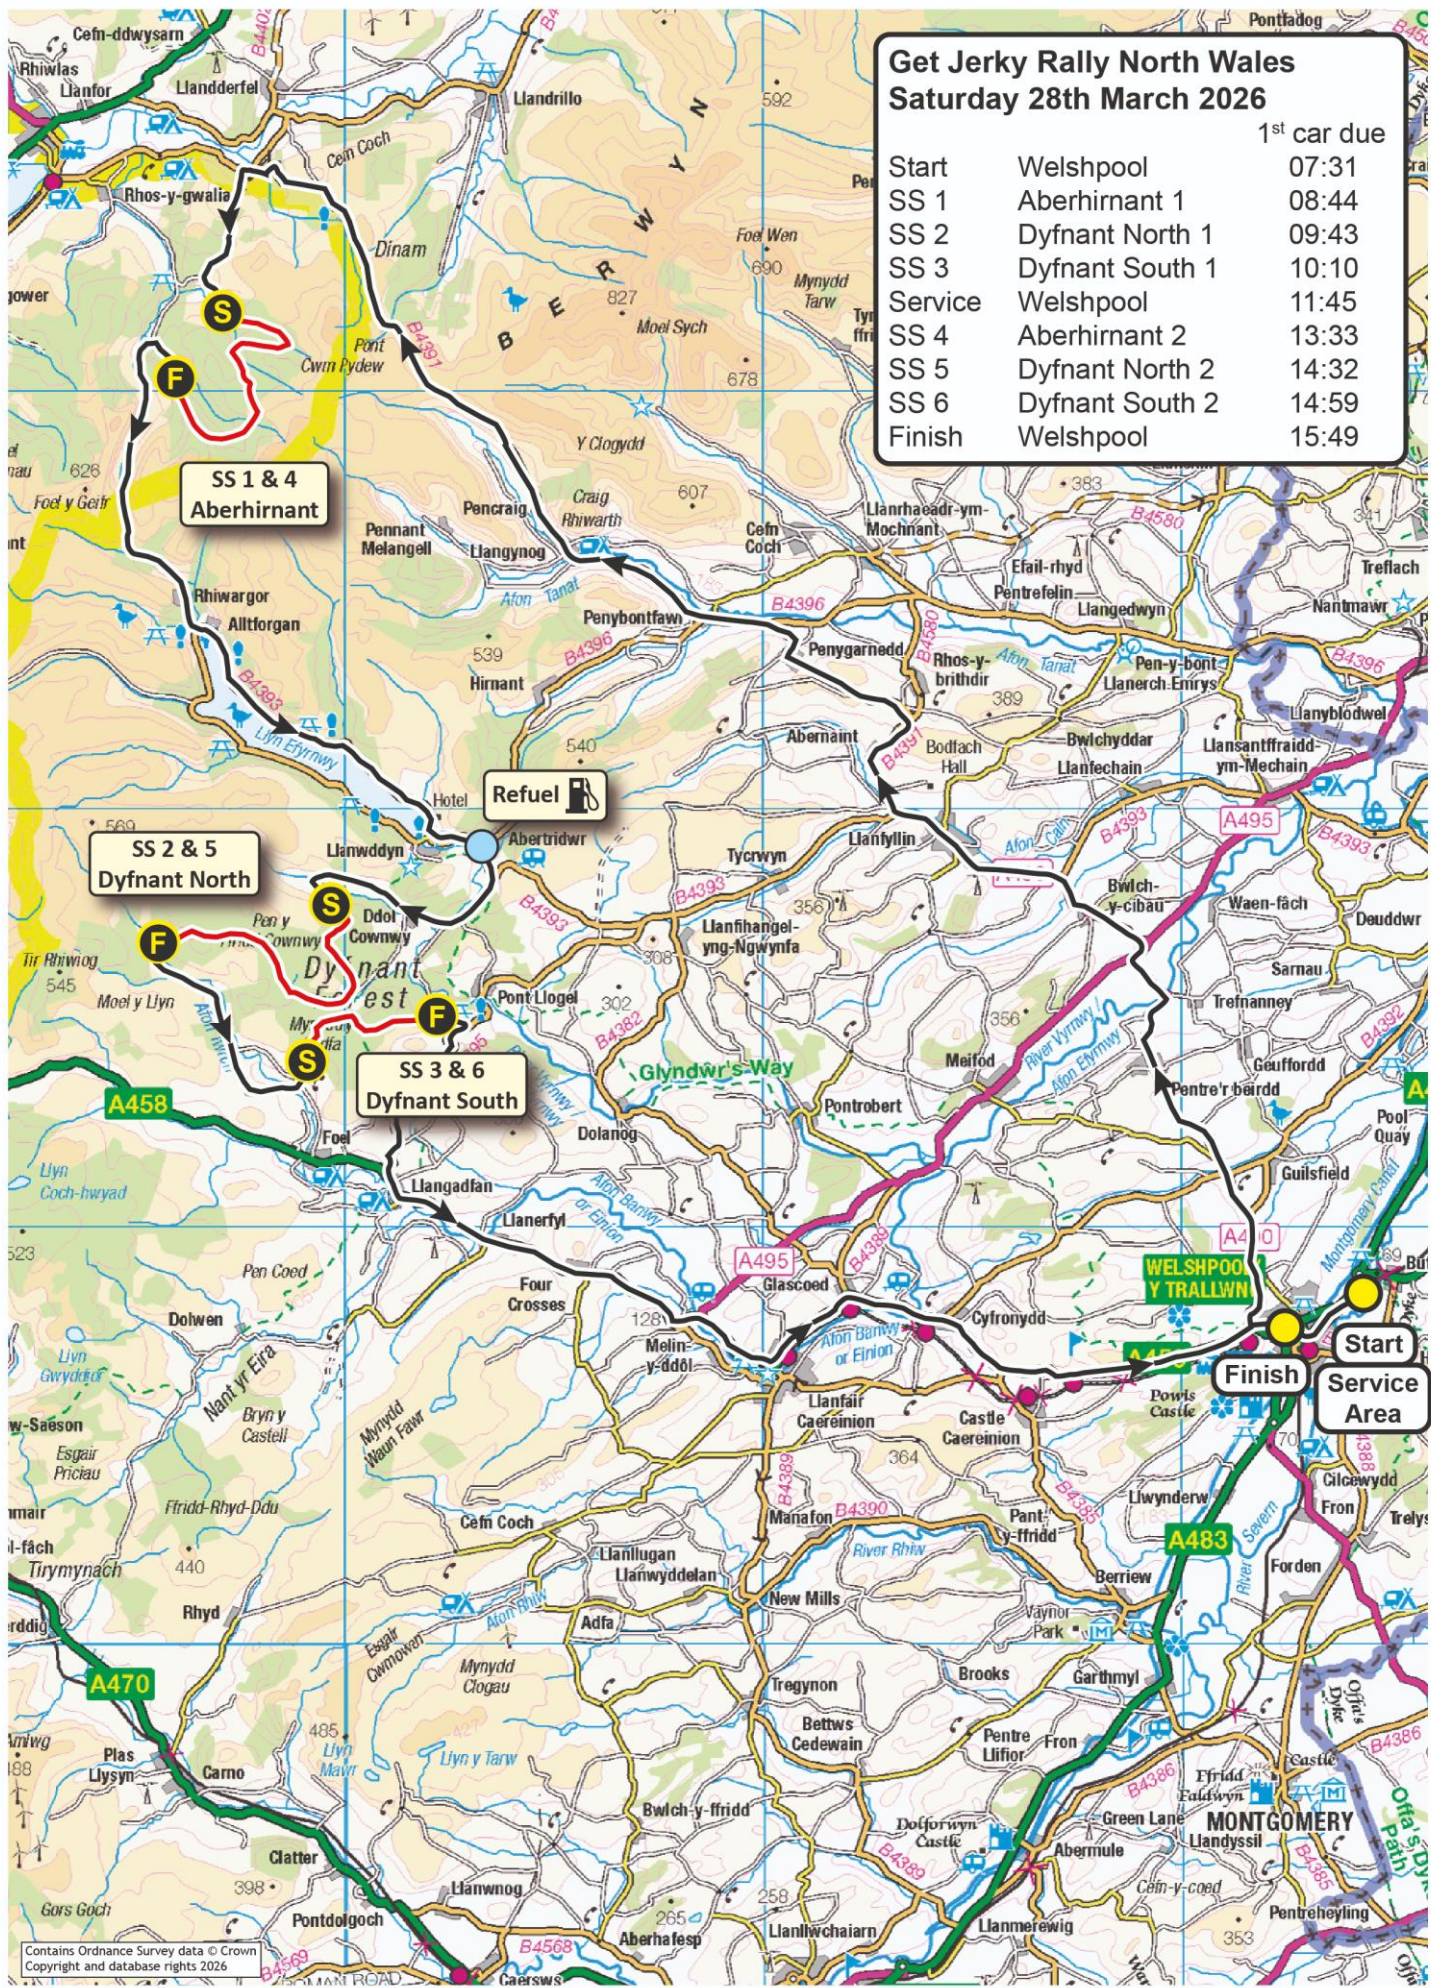

## Saturday 28th March 2026

		1 <sup>st</sup> car due
Start	Welshpool	07:31
SS 1	Aberhirnant 1	08:44
SS 2	Dyfnant North 1	09:43
SS 3	Dyfnant South 1	10:10
Service	Welshpool	11:45
SS 4	Aberhirnant 2	13:33
SS 5	Dyfnant North 2	14:32
SS 6	Dyfnant South 2	14:59
Finish	Welshpool	15:49