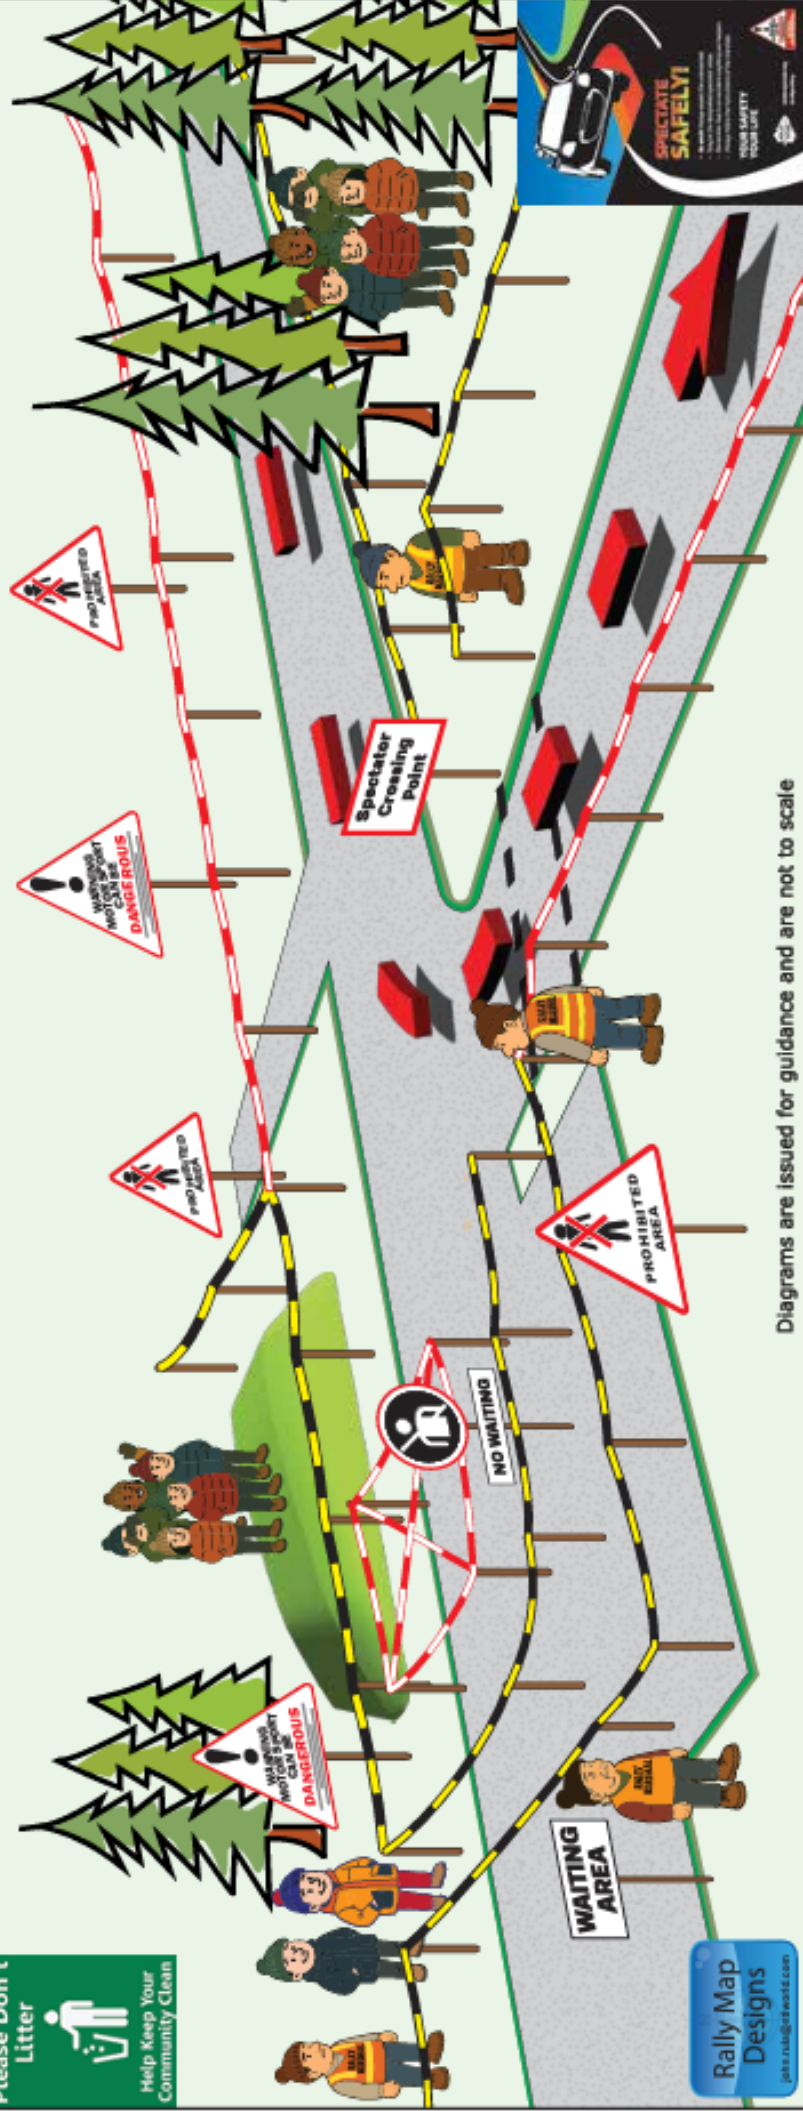

### Special Stage 1 & 4

**One Entrance leading to Spectator location within the stage.**

**Car Park A is Post 5**

**FCD – 08:44, 13:33**

**Entry Into the Forest Car Park Entrance**

**What3Words: ///partner.gather.mows**

## NORTH WALES

FUEL YOUR ADVENTURE. FUELLED BY GET JERKY.

## Aberhirnant Forest Spectator Area

### Stages 1 & 4

Access the spectator entrance from  
the public road using  
what3words  
partner.gather.mows

Stage 1: First car due approx 08:30  
Stage 4: First car due approx 13:15

Please Don't  
Litter  
Help Keep Your  
Community Clean