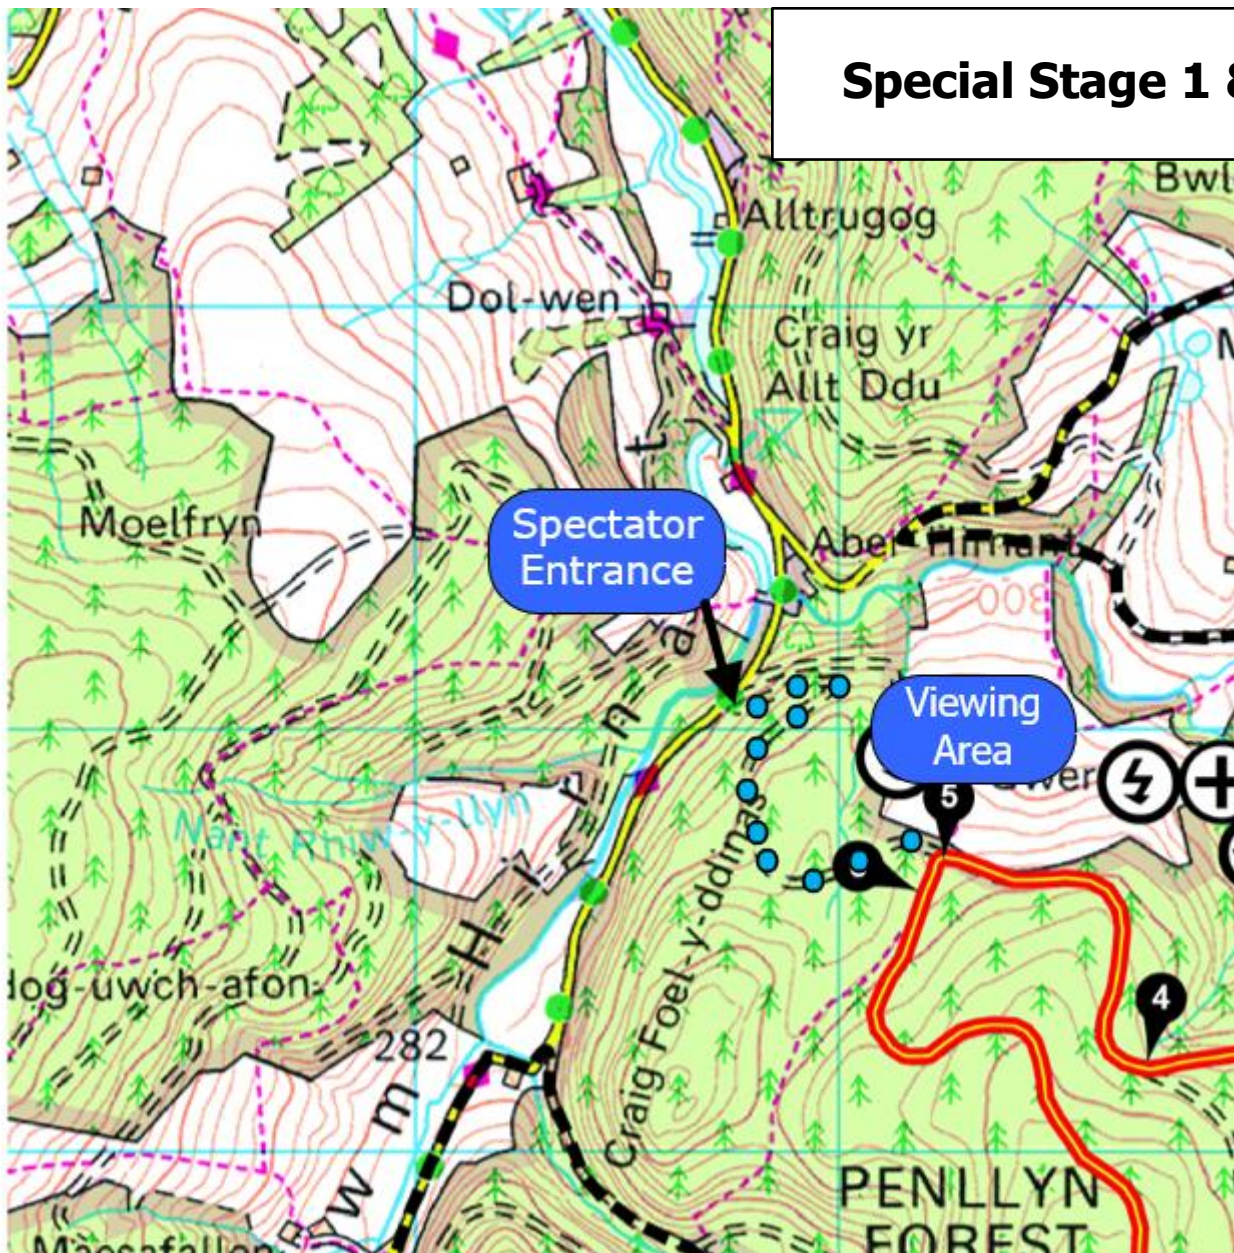

RALLY

NORTH WALES

FUEL YOUR ADVENTURE. FUELLED BY GET JERKY.

Special Stage 1 & 4

One Entrance leading to Spectator location within the stage.

Car Park A is Post 5

FCD – 08:44, 13:33

Entry Into the Forest Car Park Entrance

What3Words: ///partner.gather.mows

Please park on one side of the forest road only, and leave space between cars