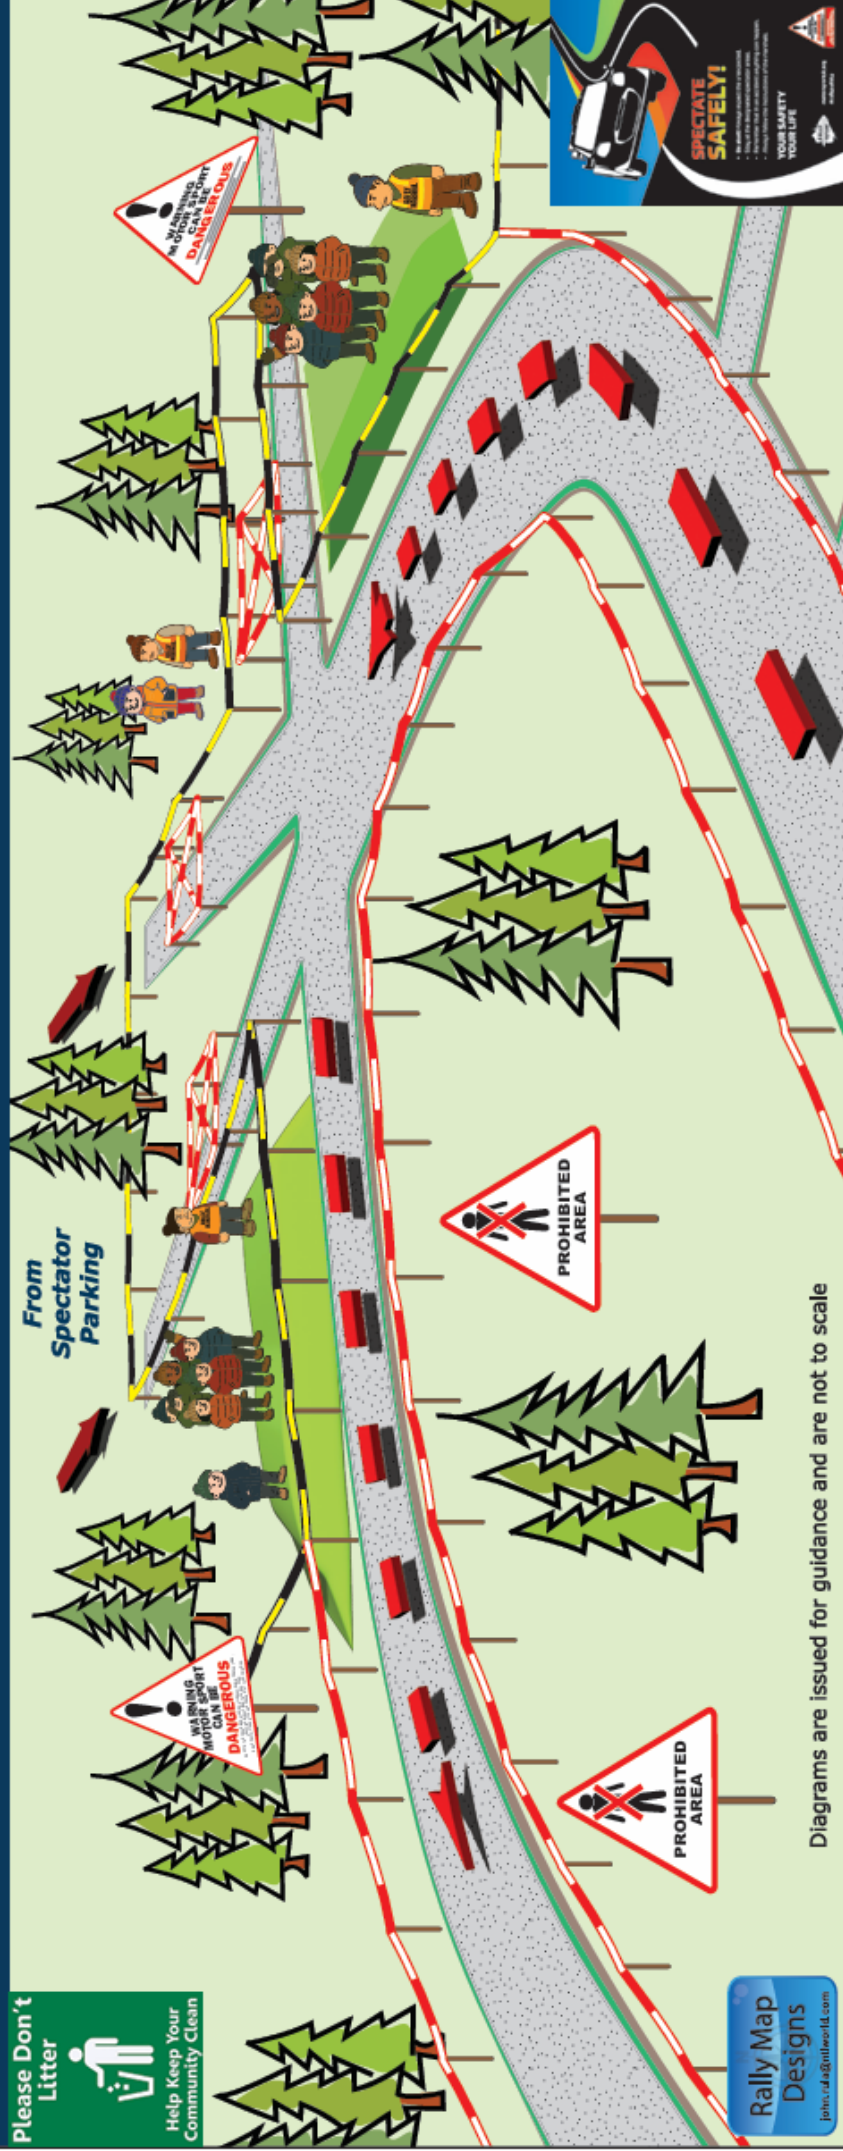

Dyfnant Forest Spectator Area Stages 3 & 6

Version 2

Access the spectator entrance from
the public road using
 what3words
rotations.stared.hotels

Saturday 28th March
2026

Stage 3: First car due approx 10:00

Stage 6: First car due approx 14:50

From
Spectator
Parking